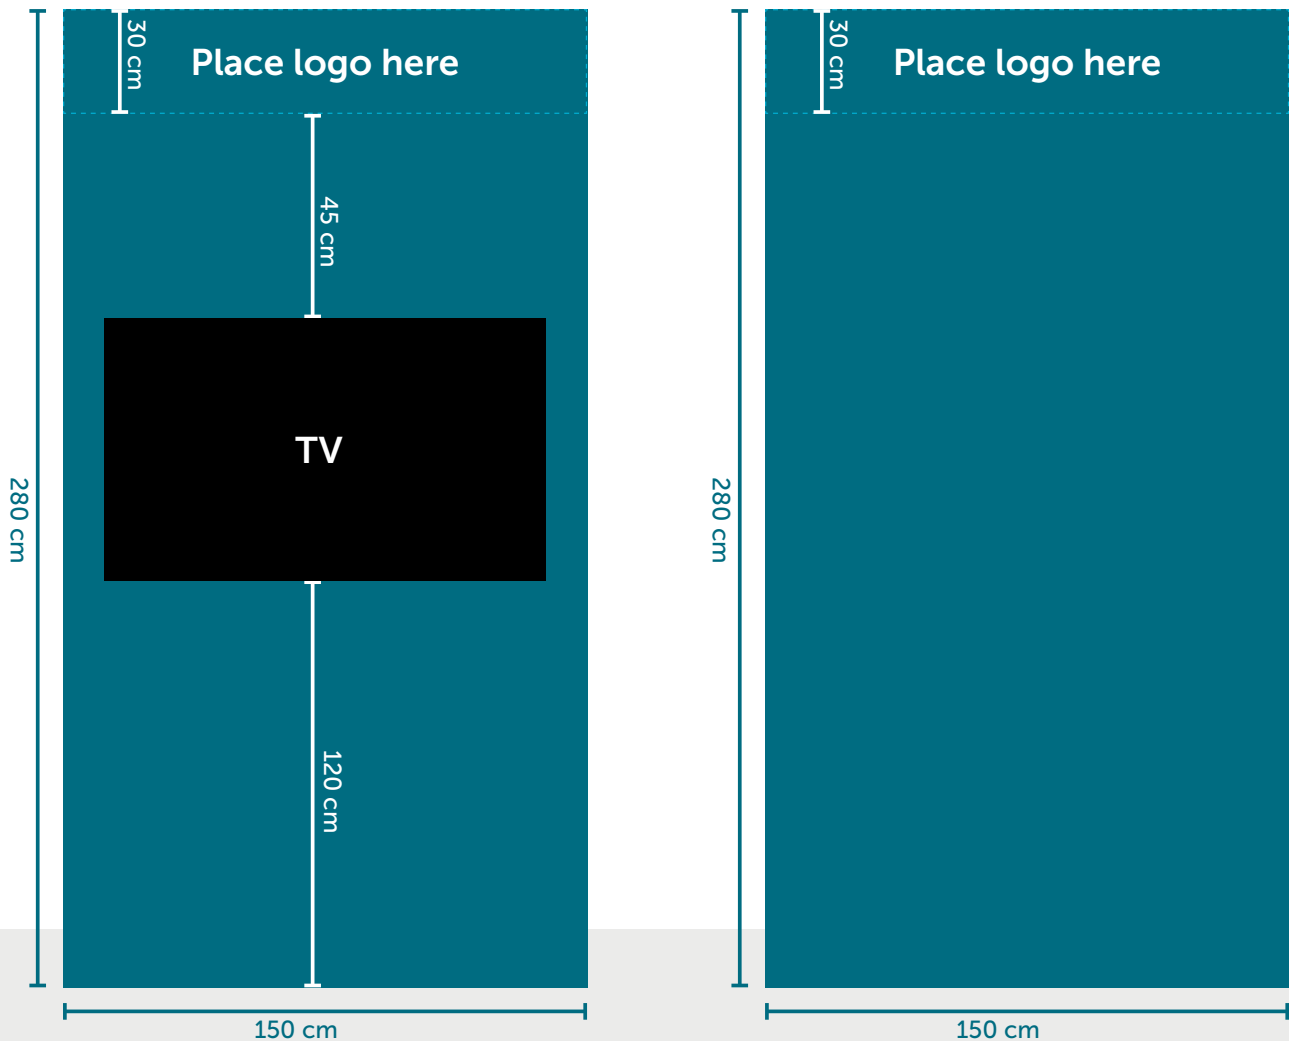

Wall for your stand at BIBSYS-conference 2019

General information:

Wall size / print area is H = 280 cm x W = 150 cm.

Bleed: 2 cm

No cropmarks

Please note that your company logo must be placed at the top, in the area shown on the pictures above. You may still cover the entire wall with the color or image of your choice.

If you wish to place a TV on your wall it should be placed 120 cm from the bottom / floor.